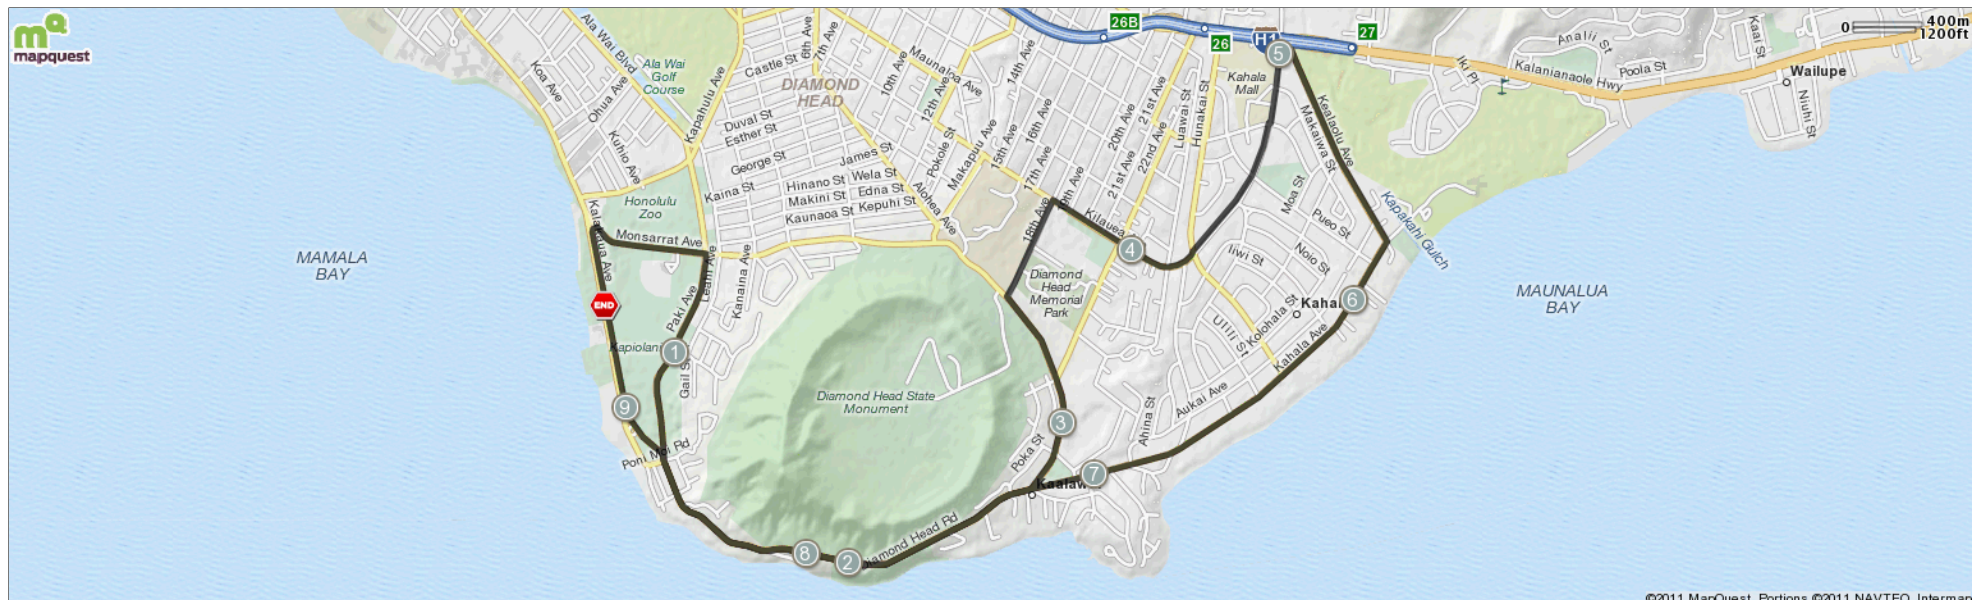

15K

Starts In Honolulu, Hawaii

9.29 miles

Copyright 2008 MapMyFitness, Inc.

Description