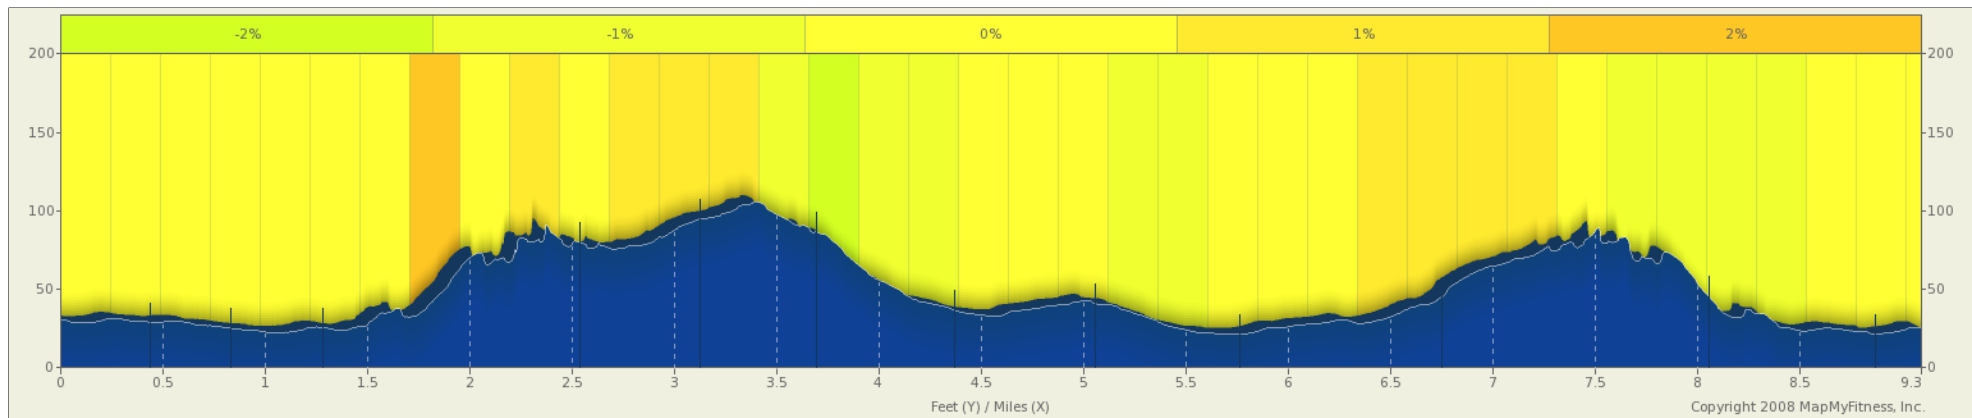

15K

Starts In Honolulu, Hawaii

9.29 miles

Copyright 2008 MapMyFitness, Inc.

Description