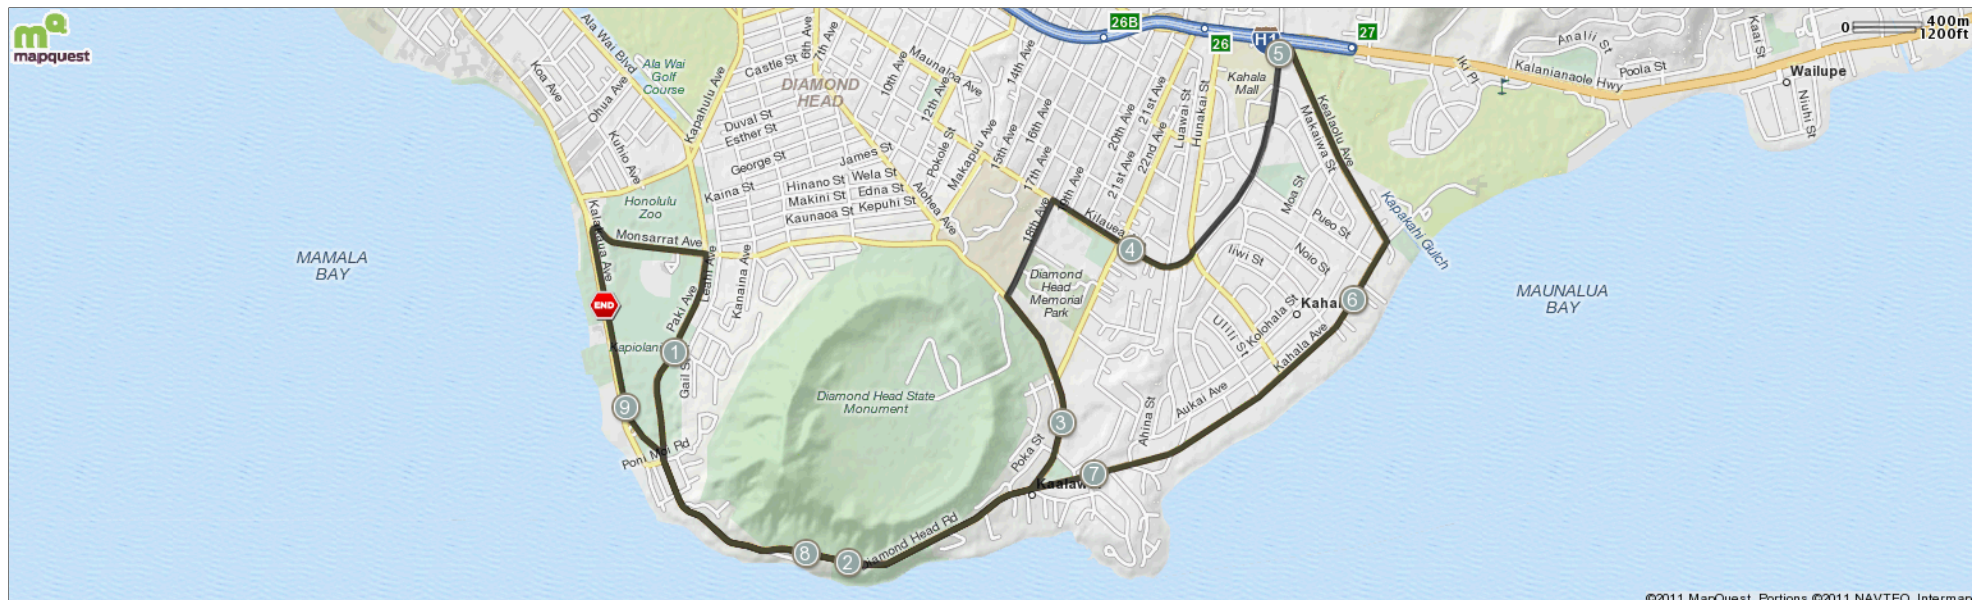

# 15K

Starts In Honolulu, Hawaii

## 9.29 miles

©2011 MapQuest Portions ©2011 NAVTEQ, Intermap

Copyright 2008 MapMyFitness, Inc.

Description