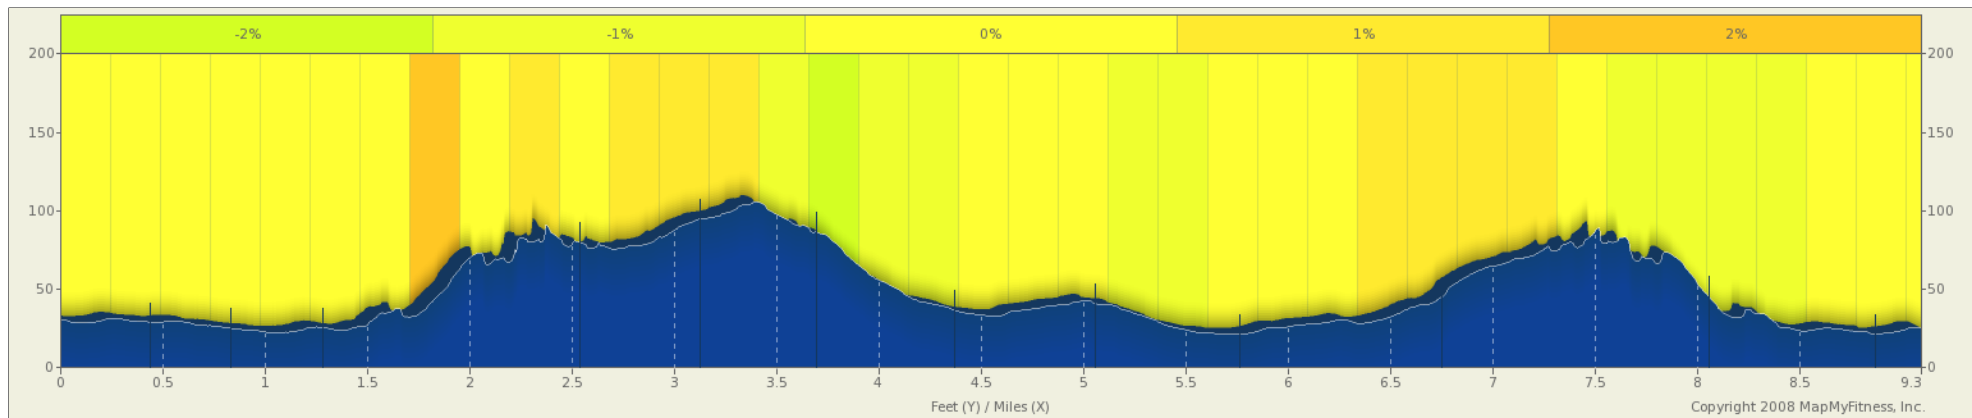

# 15K

Starts In Honolulu, Hawaii

## 9.29 miles

©2011 MapQuest Portions ©2011 NAVTEQ, Intermap

Copyright 2008 MapMyFitness, Inc.

Description