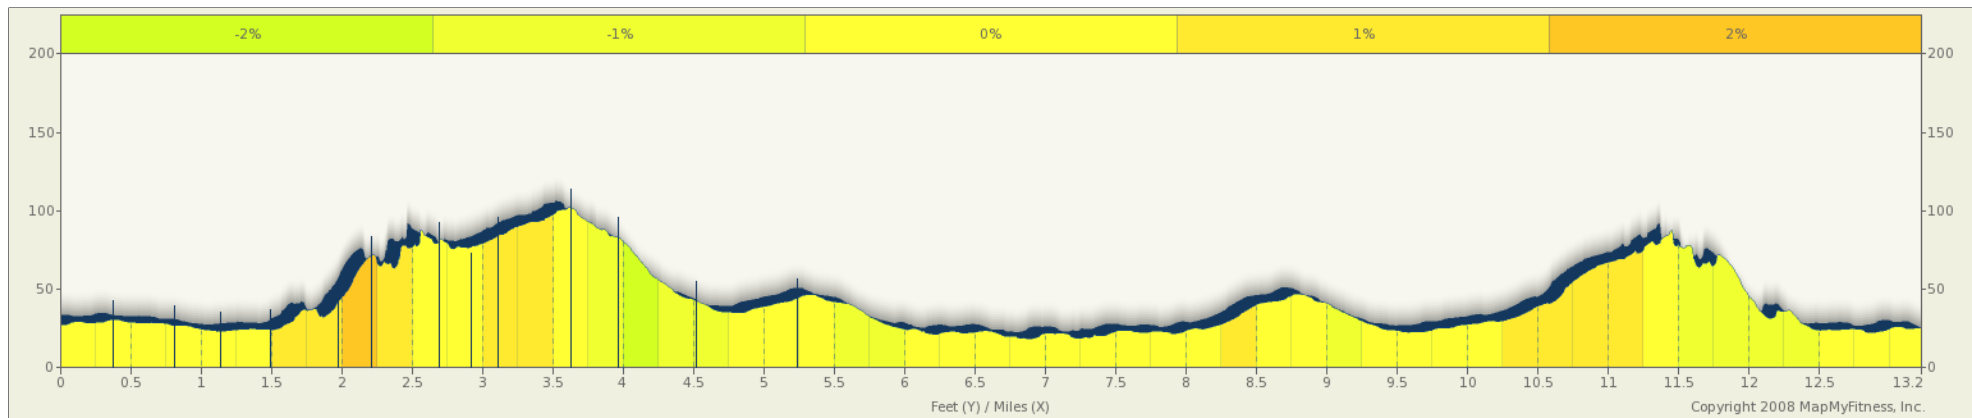

Hibiscus Half Marathon

Starts In Honolulu, Hawaii

13.10 miles

Description