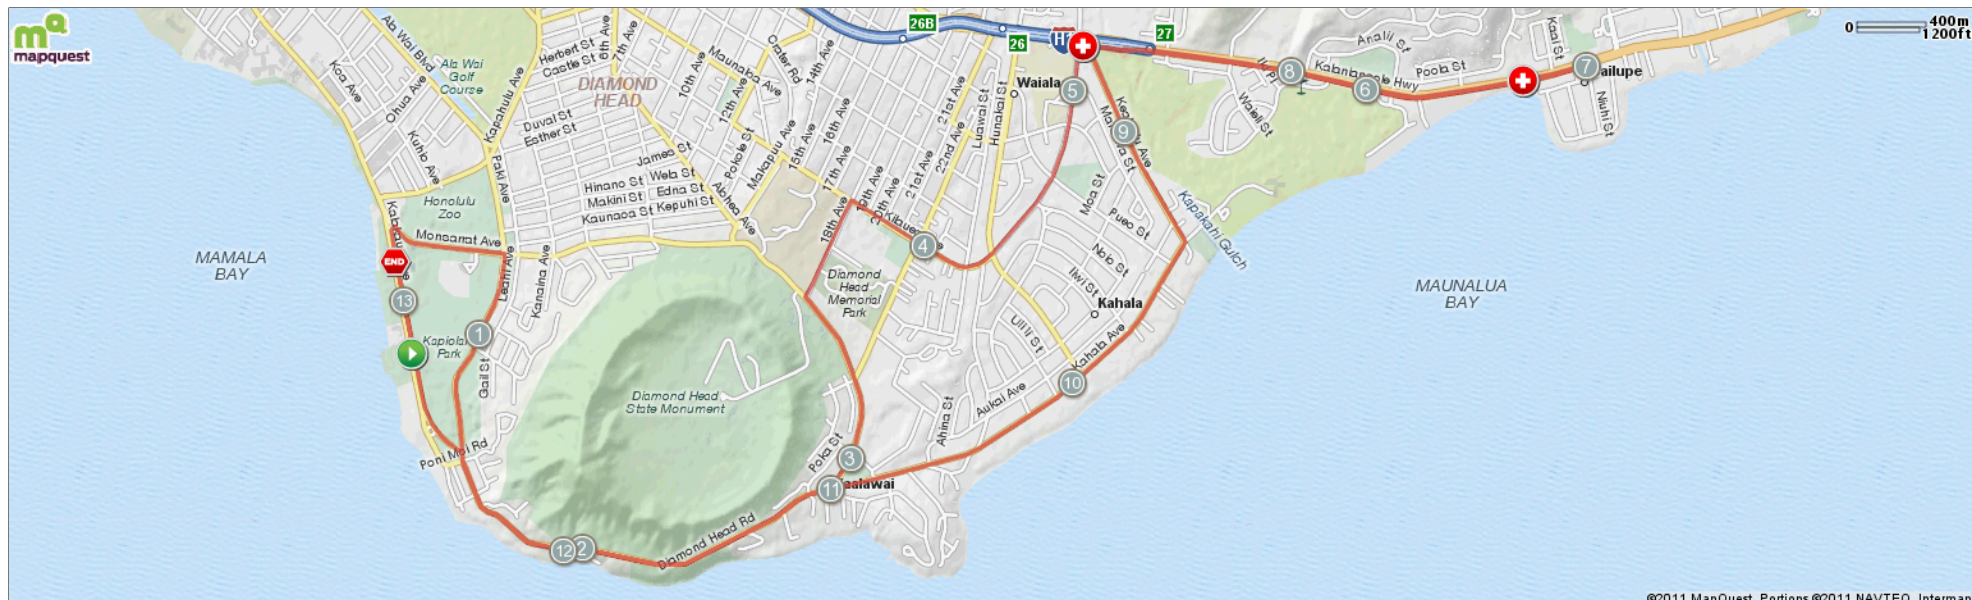

Hibiscus Half Marathon

Starts In Honolulu, Hawaii

13.10 miles

Description