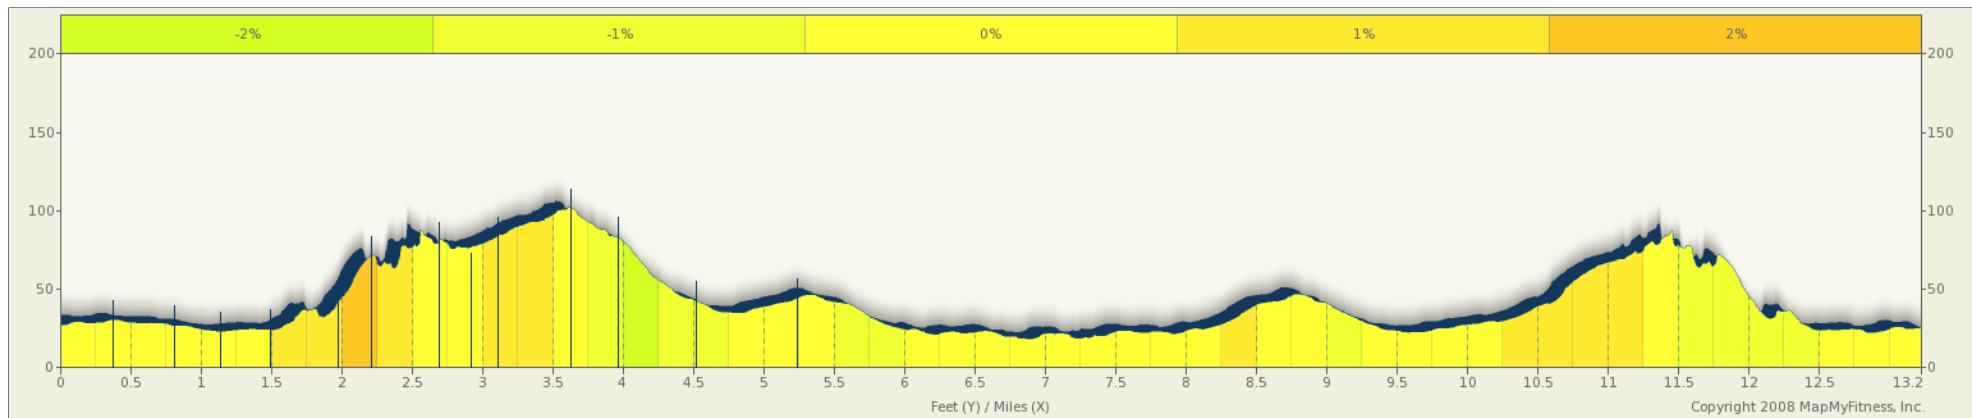

Hibiscus Half Marathon

Starts In Honolulu, Hawaii

13.10 miles

Copyright 2008 MapMyFitness, Inc.

Description