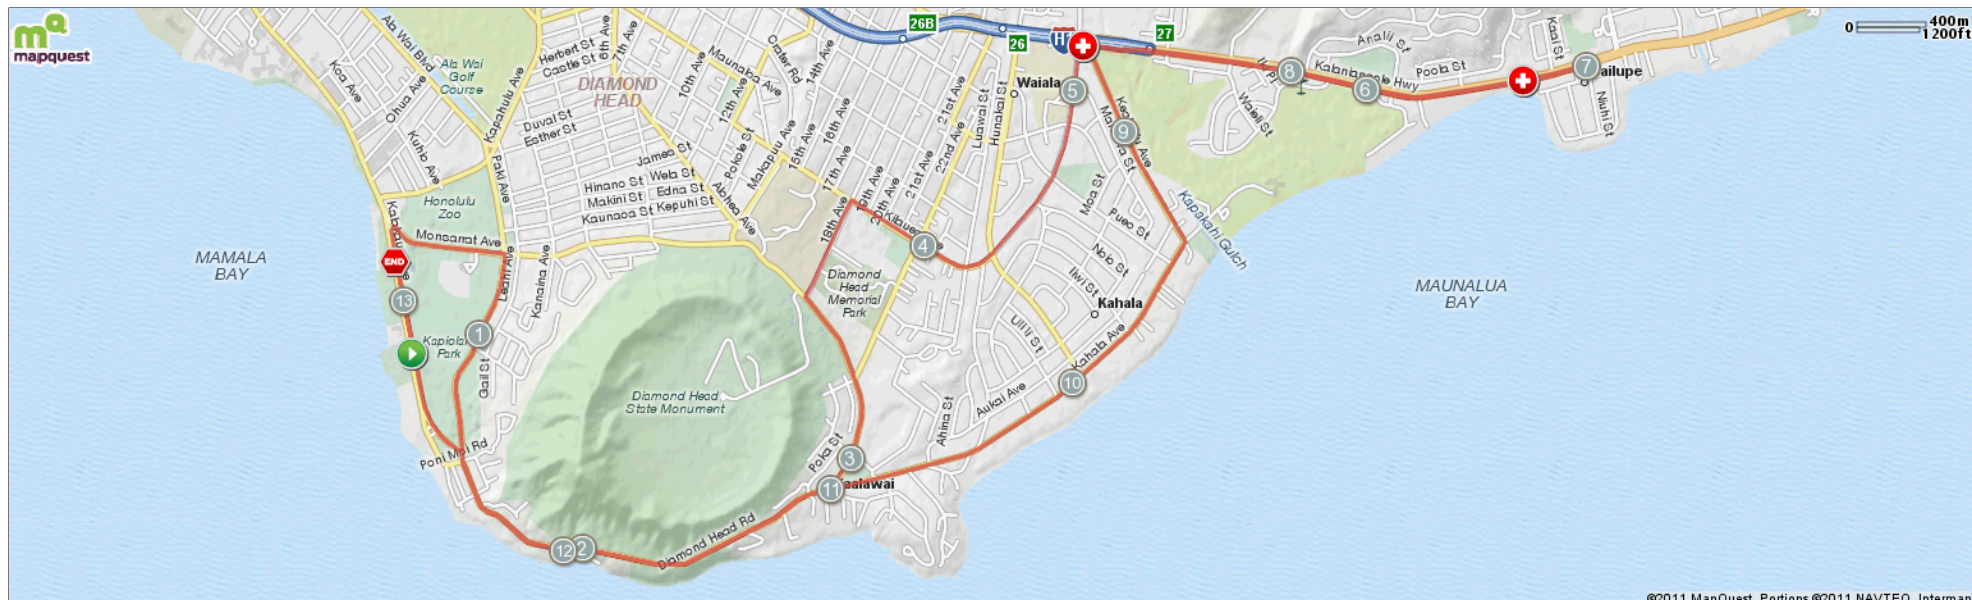

Hibiscus Half Marathon

Starts In Honolulu, Hawaii

13.10 miles

Copyright 2008 MapMyFitness, Inc.

Description